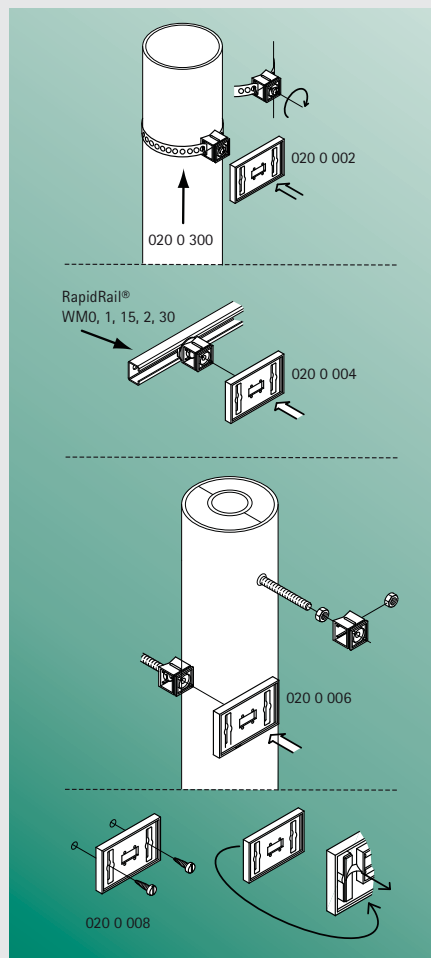

BIS IKS-2000®

Cut mounting strip to length

Fix spacer to pipe

Place text card in holder

Click holder on spacer

On-the-spot commercial exposure

- Professional appearance
- Flexible printing options
- Easy installation
- Various fixing options
- Quick access to information
- Durable commercial exposure

BIS IKS-2000®

Why place identification on pipes?

The identification of pipe contents in piping installations is getting more and more significant. In case of emergency it is important to have quick access to the information

about the contents and possible flow direction of the pipes involved. In addition, pipe identification makes the installation easier to access for quick maintenance.

On-the-spot commercial exposure

BIS IKS-2000® is a personal and professional solution for pipe identification. As well as the information about the contents of the pipe, contractors can have their name, logo and additional information printed on the cards.

The first is for pipe mounting, mainly for pipe content and contractor information. The BIS IKS-2000® card holder pipe mounting is to be used with the BIS IKS-2000® mounting strip.

The second is for wall mounting. The BIS IKS-2000® card holder wall mounting has two self-adhesive strips on the back, but can also be fixed with screws.